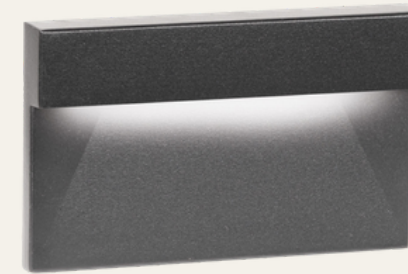

STEP LIGHT - WAC LIGHTING
Model: WL-LED140
Color: black
Accent lighting