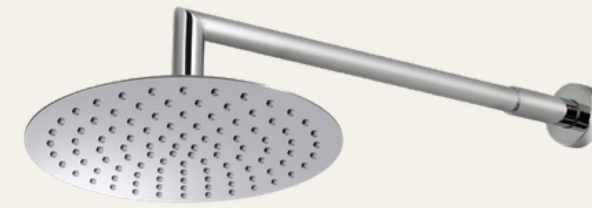

SHOWER - NOKEN PORCELANOSA
Model: Rondo
Color: chrome