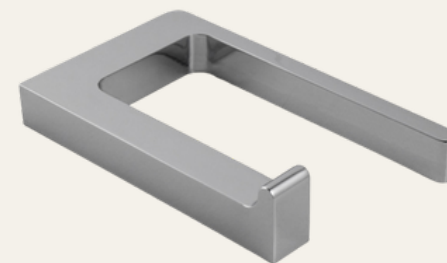

PAPER HOLDER - NOKEN PORCELANOSA
Model: LOUNGE
Color: chrome